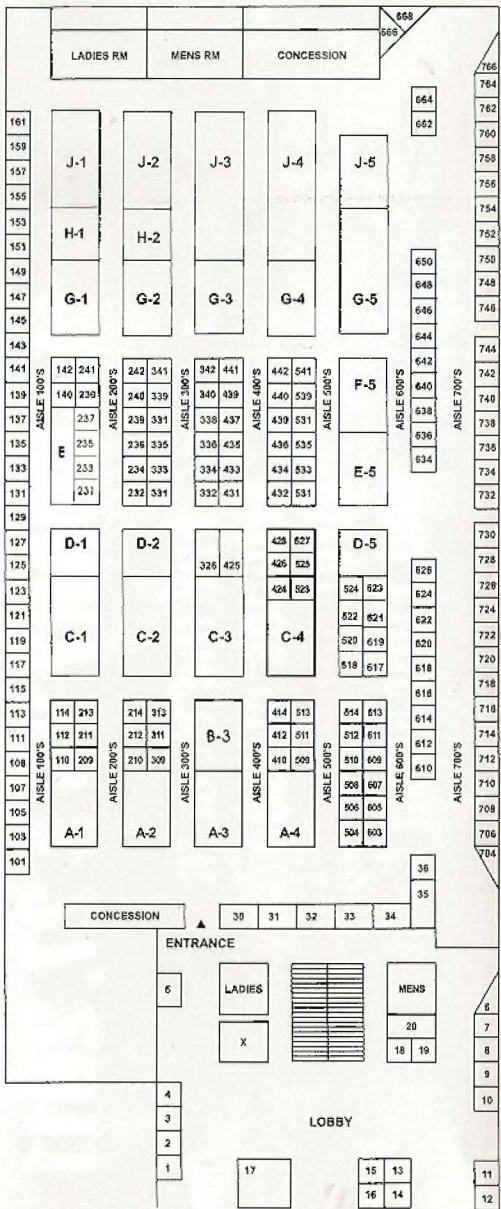

FIRE, RESCUE & EMS MEGA SHOW

Limited exhibitor space available, reserve today!

The Expo Center
Nassau Veterans Memorial Coliseum

An SMG Managed Facility

Long Island's

FIRE, RESCUE & EMS MEGA SHOW 2011

FEBRUARY 26th & 27th

BE PART OF OUR SOLD OUT SHOW! EXHIBIT TO 1000'S UNDER ONE ROOF!

Produced by **Long Island Productions**
118 Deer Park Ave. • Babylon, NY 11702